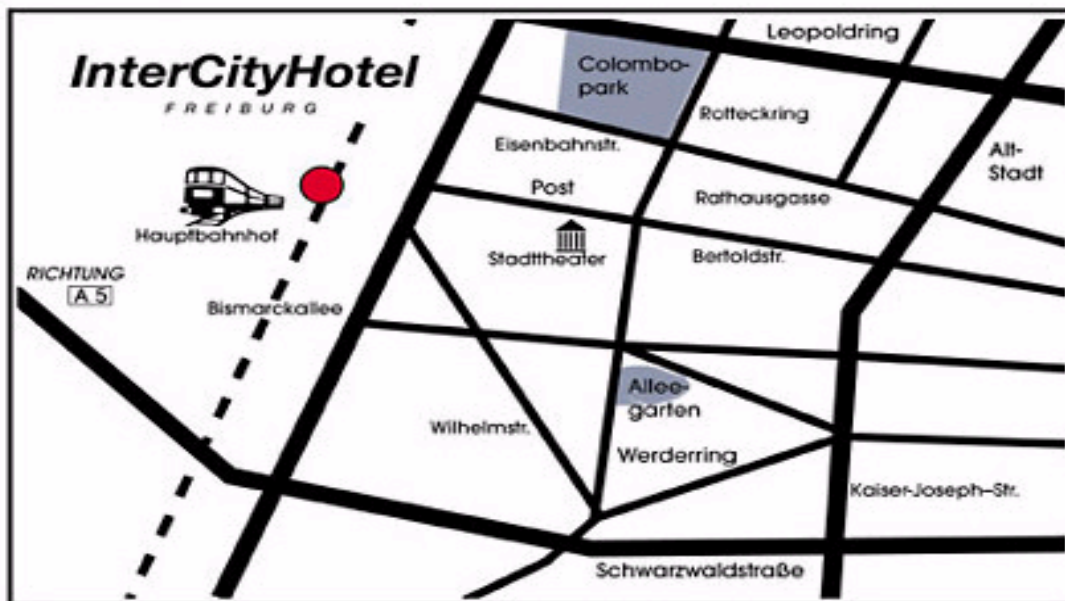

## Driving Description

From the north: Highway A5 in direction to Basel  
From the south: Highway A5 in direction to Karlsruhe

Exit „Freiburg Mitte“  
follow the sign to „Stadtmitte/Hauptbahnhof“

The InterCityHotel is situated next to the central station.  
You have parking possibilities in the public central station garage in  
front of the *InterCityHotel*.